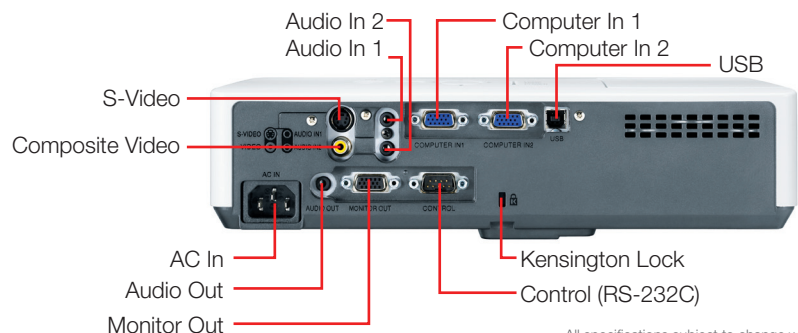

All specifications subject to change without notice.
3LCD and the 3LCD logo are registered trademarks of the Seiko Epson Corporation.
©2010 Hitachi America, Ltd. All Rights Reserved.